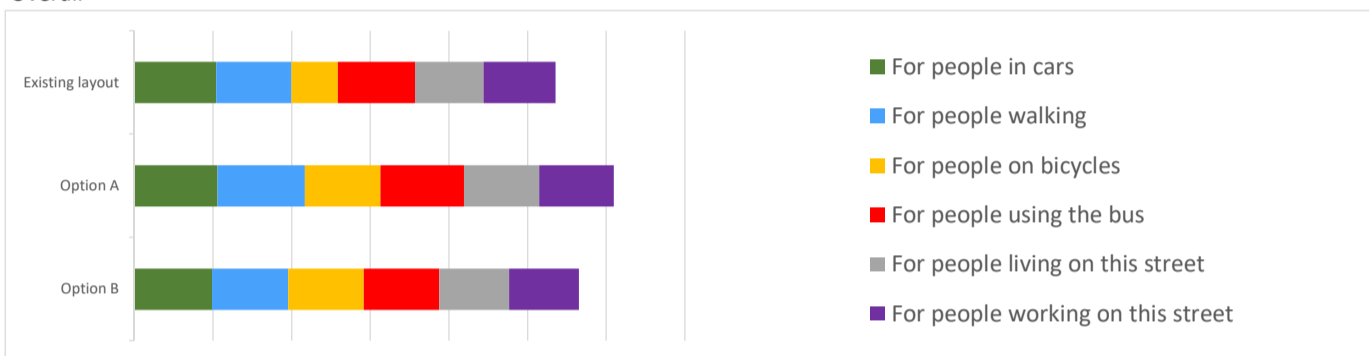

Broadway (Strathmore shops to Seatoun tunnel)

21 responses

Design - Option A

Design - Option B

Overall

High Importance (81% of respondents)

Low Importance (14% of respondents)

I live on this street (1 respondent)