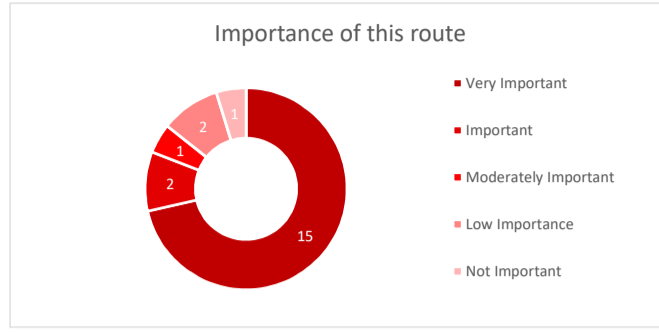

Broadway (Strathmore shops to Seatoun tunnel)

21 responses

Design - Option A

Design - Option B

Overall

High Importance (81% of respondents)

Low Importance (14% of respondents)

I live on this street (1 respondent)