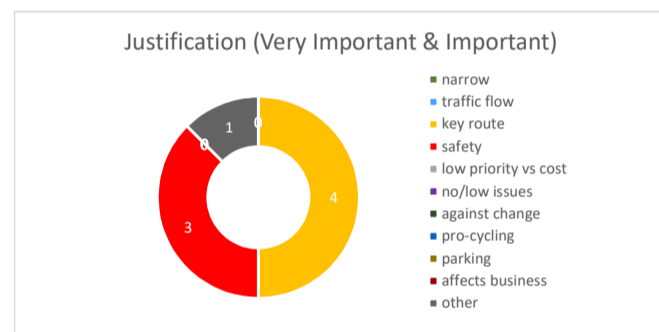

Broadway (Strathmore shops to Seatoun tunnel)

21 responses

Design - Option A

Design - Option B

Overall

High Importance (81% of respondents)

Low Importance (14% of respondents)

I live on this street (1 respondent)