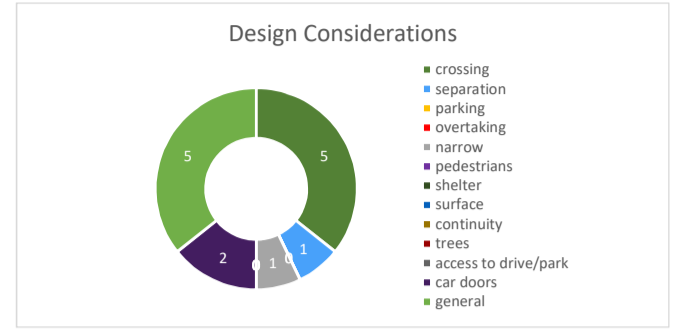

Broadway (Strathmore shops to Seatoun tunnel)

21 responses

Design - Option A

Design - Option B

Overall

High Importance (81% of respondents)

Low Importance (14% of respondents)

I live on this street (1 respondent)