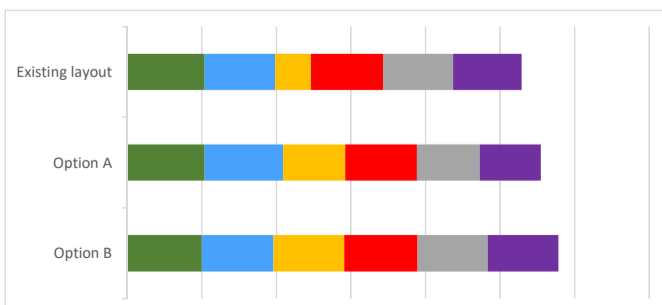

I regularly travel along this street (12 respondents)