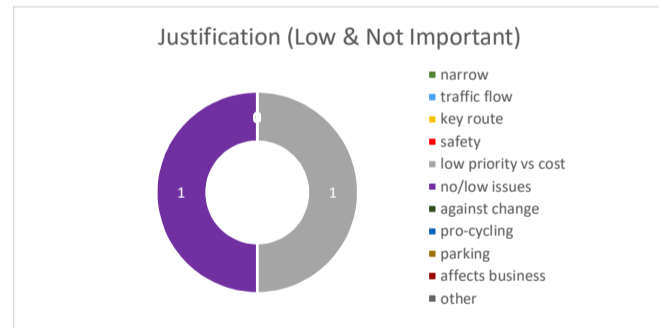

Broadway (Strathmore shops to Seatoun tunnel)

21 responses

Design - Option A

Design - Option B

Overall

High Importance (81% of respondents)

Low Importance (14% of respondents)

I live on this street (1 respondent)