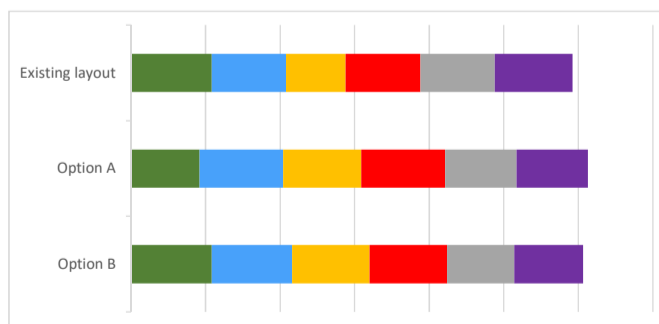

I live near this street (5 respondents)