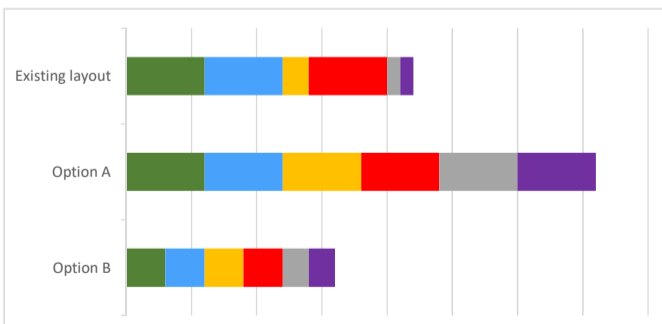

Broadway (Strathmore shops to Seatoun tunnel)

21 responses

Design - Option A

Design - Option B

Overall

High Importance (81% of respondents)

Low Importance (14% of respondents)

I live on this street (1 respondent)