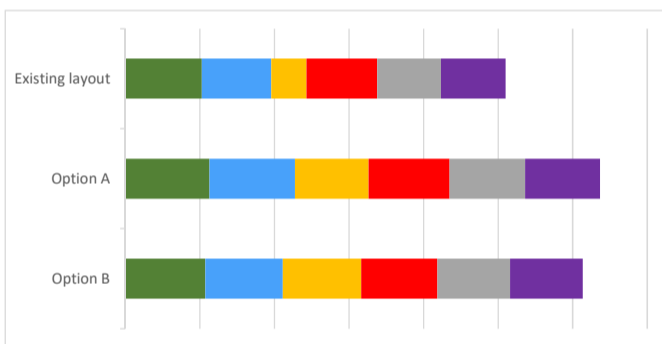

Broadway (Strathmore shops to Seatoun tunnel)

21 responses

Design - Option A

Design - Option B

Overall

High Importance (81% of respondents)

Low Importance (14% of respondents)

I live on this street (1 respondent)

I live near this street (5 respondents)

I live in Wellington (3 respondents)

I regularly travel along this street (12 respondents)

I work on this street (0 respondents)

Other (0 respondents)