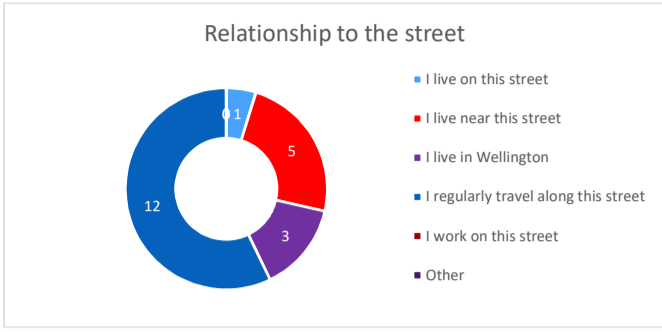

Broadway (Strathmore shops to Seatoun tunnel)

21 responses

Design - Option A

Design - Option B

Overall

High Importance (81% of respondents)

Low Importance (14% of respondents)

I live on this street (1 respondent)

I live near this street (5 respondents)

I live in Wellington (3 respondents)

I regularly travel along this street (12 respondents)

I work on this street (0 respondents)

Other (0 respondents)