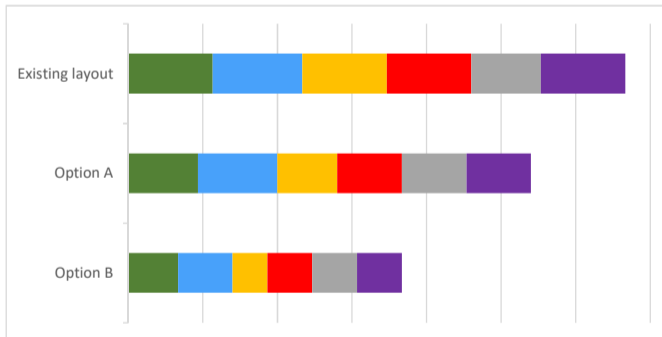

Broadway (Strathmore shops to Seatoun tunnel)

21 responses

Design - Option A

Design - Option B

Overall

High Importance (81% of respondents)

Low Importance (14% of respondents)

I live on this street (1 respondent)