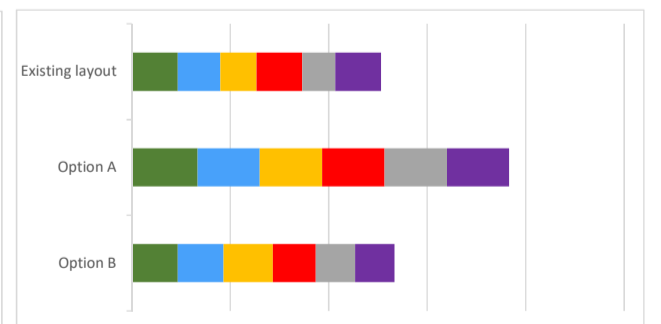

I live in Wellington (3 respondents)